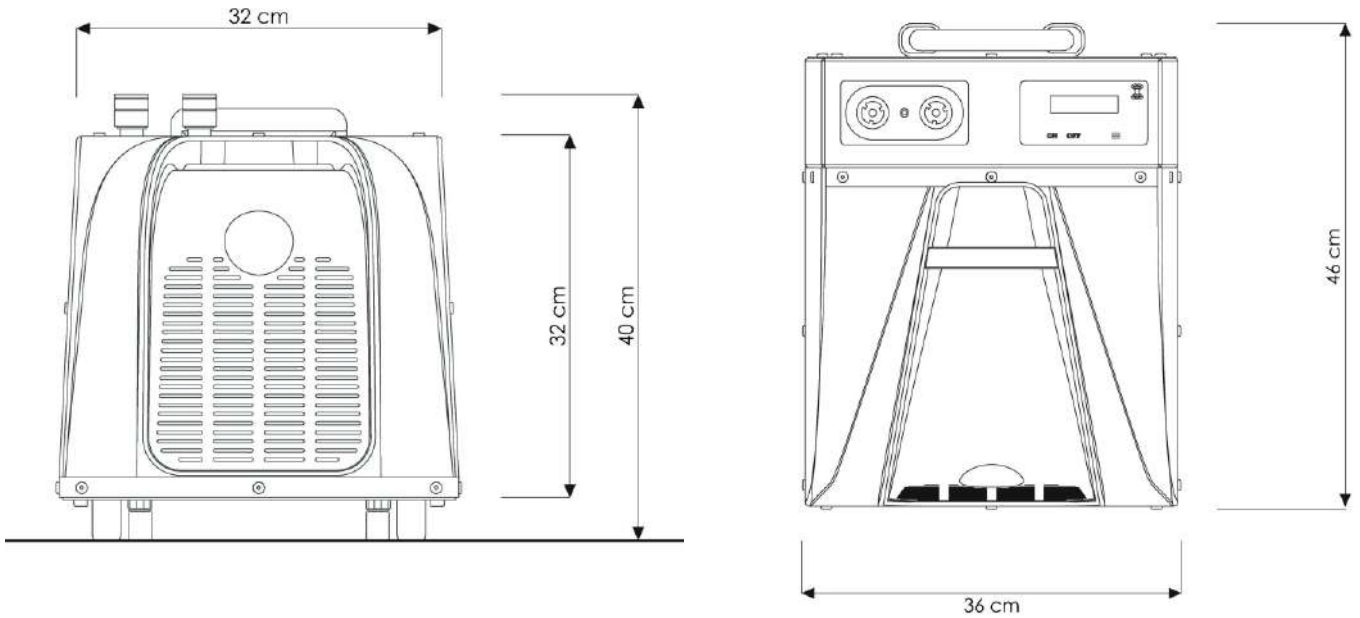

CRIO evo

Design moderno, compatto e discreto. Munito di una centralina elettronica che ne permette il controllo ed il monitoraggio anche a distanza con dispositivi mobili, attraverso messaggi SMS.